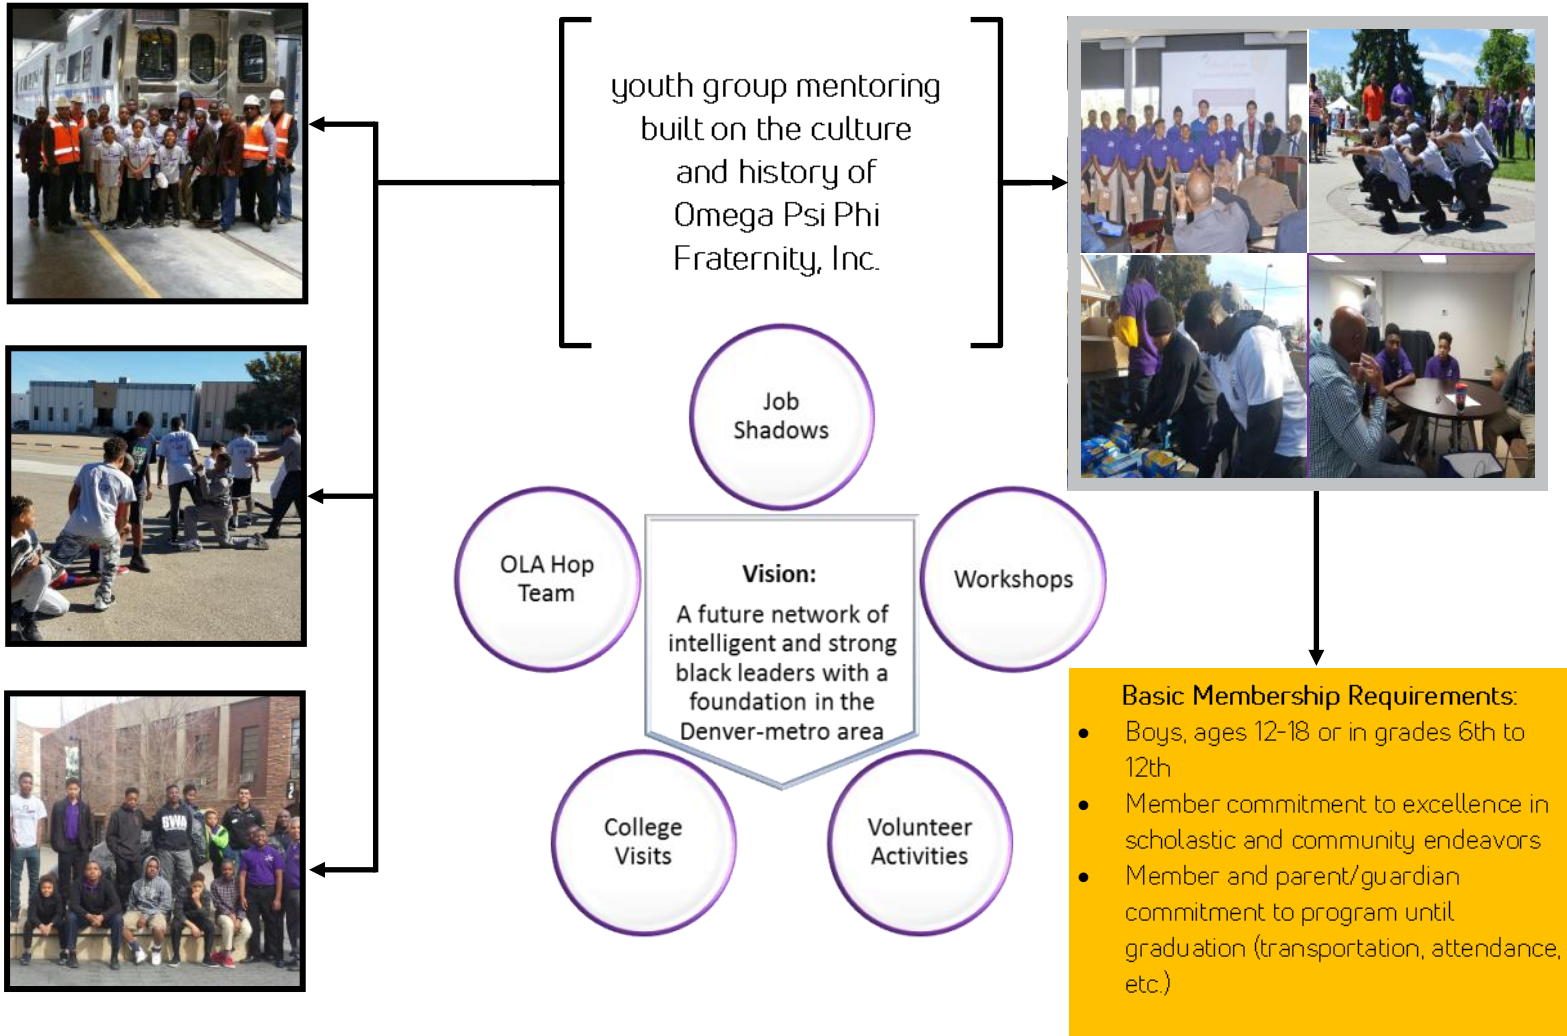

OMEGA LEADERSHIP ACADEMY

www.omegaleadershipacademy.tidyhq.com
mentorship@chiphiques.com
[omegaleadershipacademy](https://www.instagram.com/omegaleadershipacademy)

Omega Leadership Academy FAQ?

When does OLA meet?	Where does OLA meet?	What is the OLA hop team?	What are the parent/guardian expectations?
OLA typically meets 2-3 Saturday mornings each month. In addition we hold Hop Team practice on additional days as needed.	OLA meets at locations around the metro area.	The OLA Hop team is a step team in the traditional style of Omega Psi Phi, Fraternity Inc. "Hop" involves elements of dance, singing, and athleticism.	They are responsible for staying up to date with OLA events (website, emails, etc.) and making arrangements to make sure member is attending activities on a consistent basis.

Membership Sign-Up:

Visit www.omegaleadershipacademy.tidyhq.com and select **Memberships** from the top menu. Select the **Create Account** option, follow prompts and then proceed with application instructions.